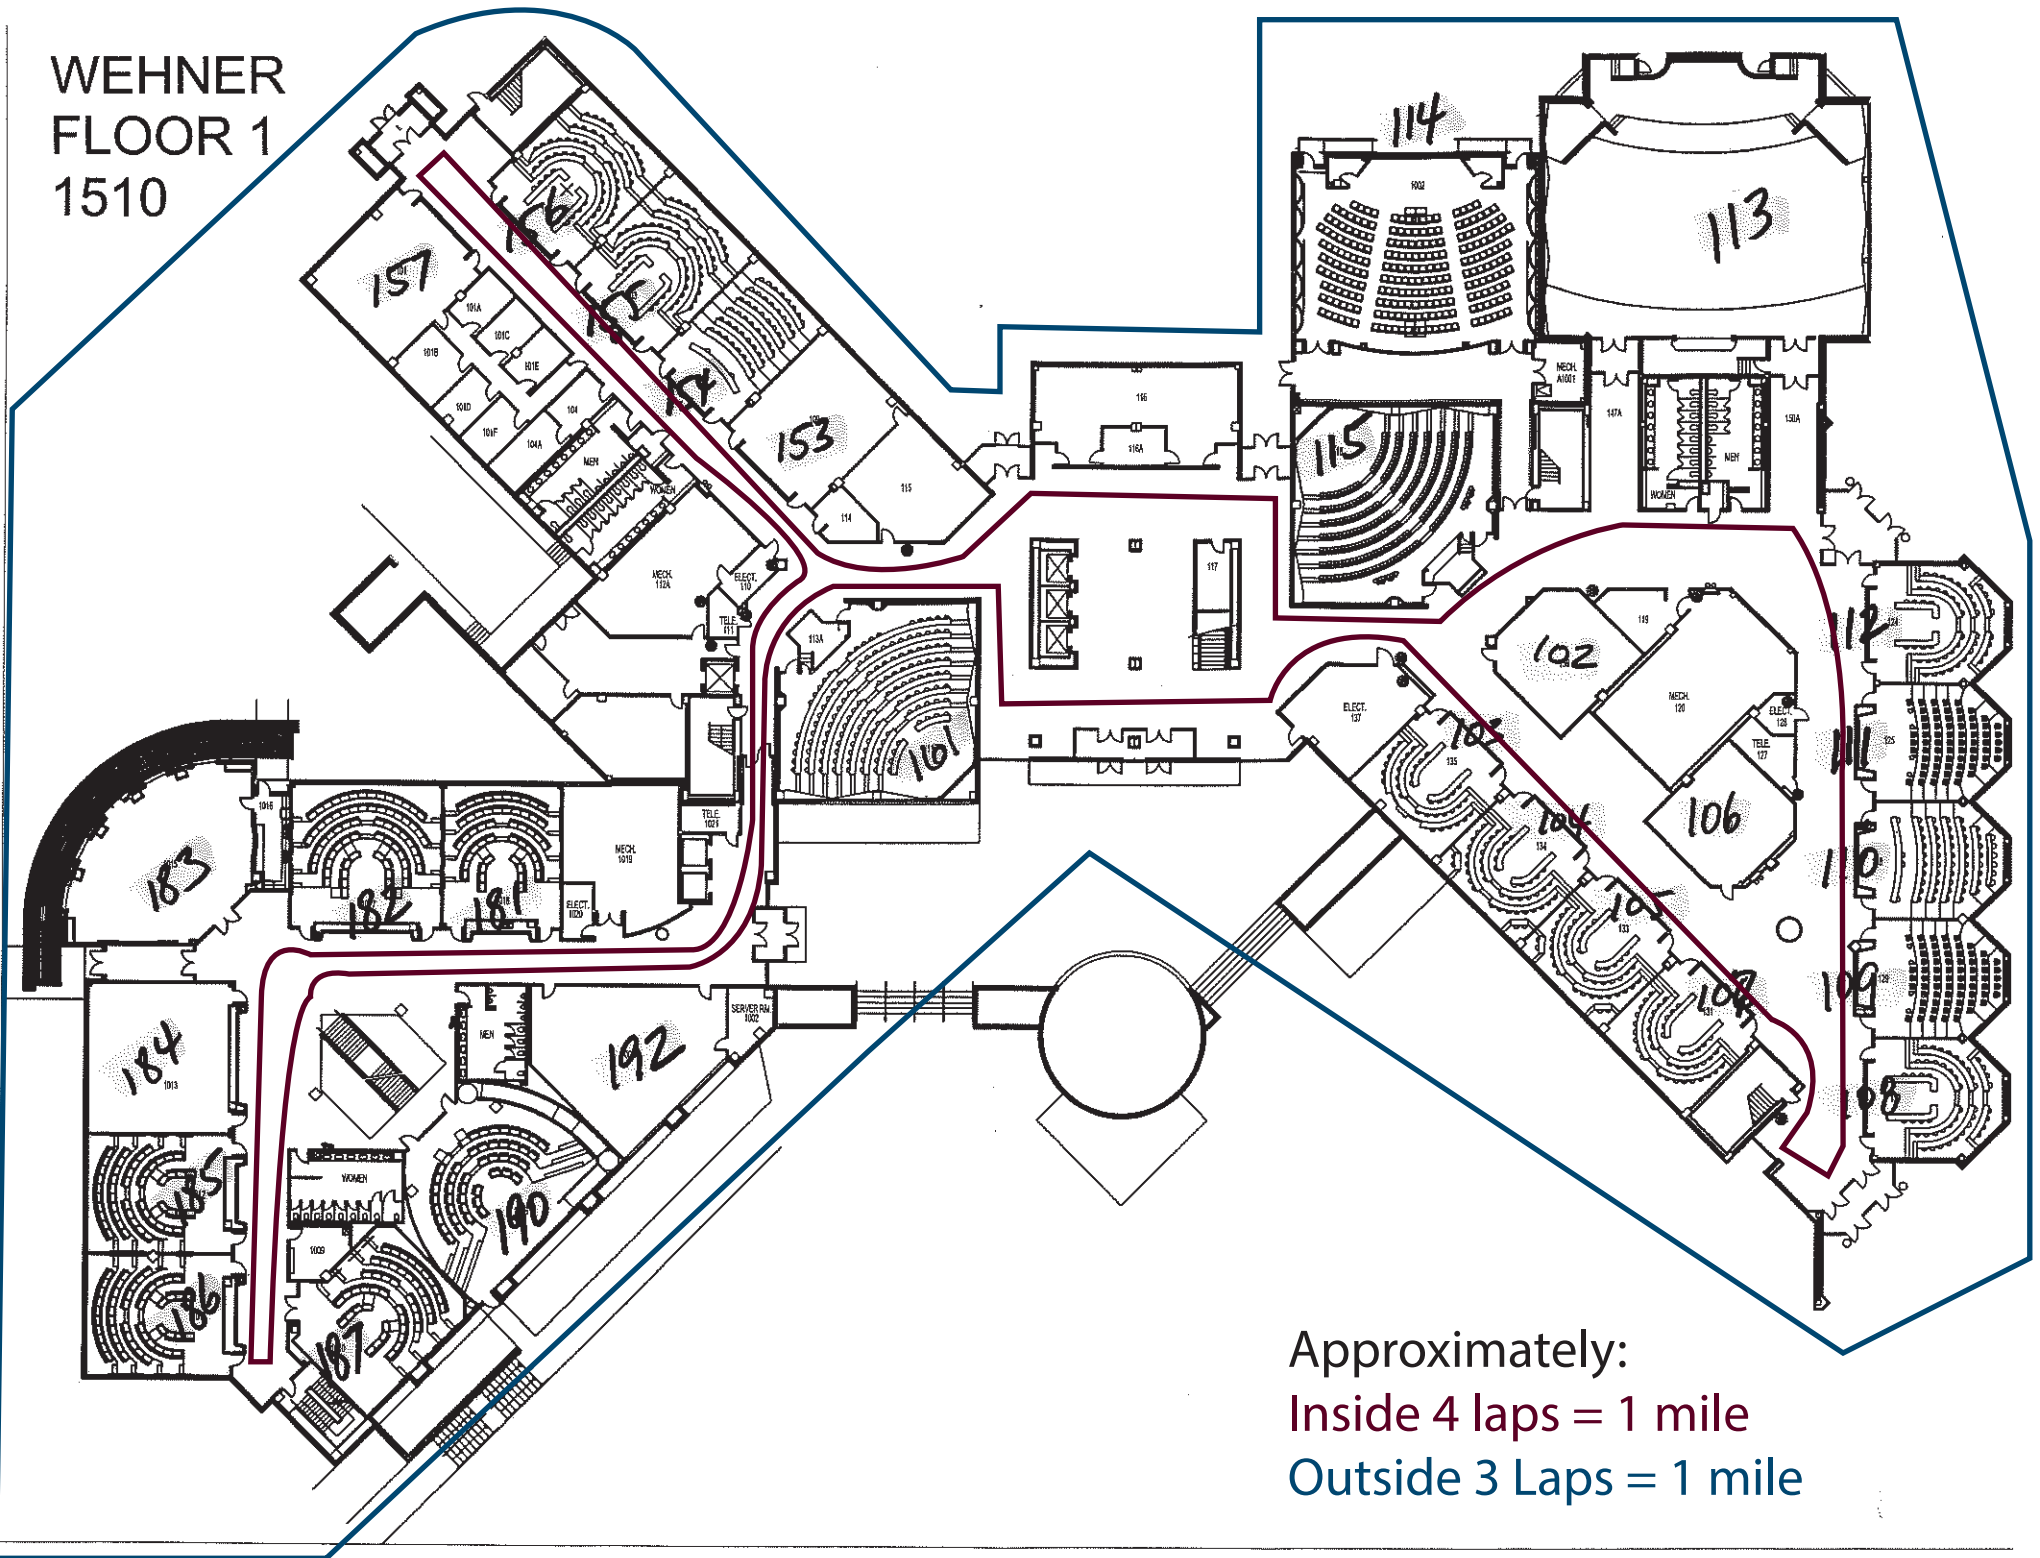

WEHNER
FLOOR 1
1510

Approximately:
Inside 4 laps = 1 mile
Outside 3 Laps = 1 mile